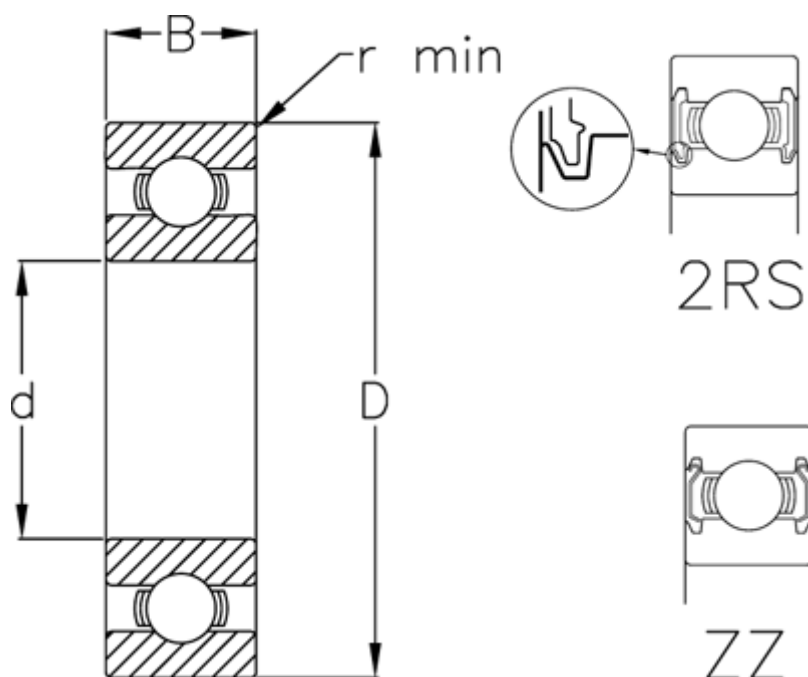

# Data Sheet

Article number: 5480025007079

Description: Single row ball bearing 6805 2RS USDA H1  
d=25 D=37 B=7 stainless/spesz. grease

## Measures

B	= 7	Weight (kg) = 0.022
d	= 25	
D	= 37	
Dynamic load C (kN)	= 4.3	
Max rpm greased	= 18000	
Max rpm oil lubricated	= 21000	
r min	= 0.3	
Static load C0 (kN)	= 2.95	